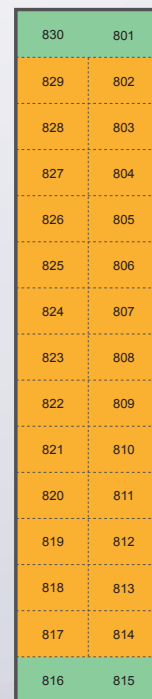

Candler Hills Storage Facility Rates

301-330

201-230

101-132

601-630

501-530

401-432

LEGEND

A/C Units

- 5' x 5'6" A/C Storage Units
- 10' x 16' A/C Storage Units

Exterior Non-A/C Units

- 10' x 14' Exterior Storage Units
- 10' x 28' Exterior Storage Units

901-930

801-830

701-732

STORAGE RATES

	5'x5'6" A/C Storage Units	10'x16' A/C Storage Units	10'x14' Storage Units	10'x28' Storage Units
MONTHLY RATE (TAX NOT INCLUDED)	\$55.00	\$200.00	\$110.00	\$215.00