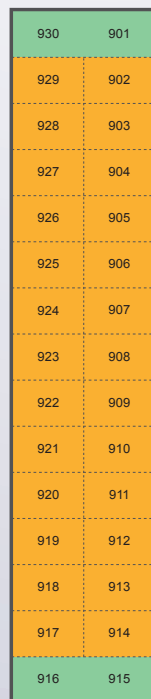

Candler Hills Storage Facility Rates

301-330

201-230

101-132

601-630

501-530

401-432

LEGEND

A/C Units

- 5' x 5'6" A/C Storage Units
- 10' x 16' A/C Storage Units

Exterior Non-A/C Units

- 10' x 14' Exterior Storage Units
- 10' x 28' Exterior Storage Units

901-930

801-830

701-732

STORAGE RATES

	5'x5'6" A/C Storage Units	10'x16' A/C Storage Units	10'x14' Storage Units	10'x28' Storage Units
MONTHLY RATE (TAX NOT INCLUDED)	\$55.00	\$200.00	\$110.00	\$215.00