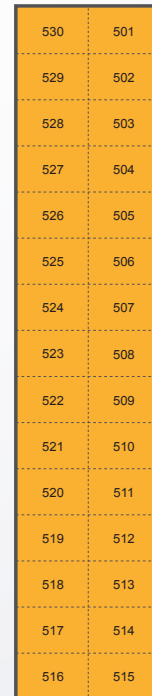

Candler Hills Storage Facility Rates

301-330

201-230

101-132

601-630

501-530

401-432

LEGEND

A/C Units

- 5' x 5'6" A/C Storage Units
- 10' x 16' A/C Storage Units

Exterior Non-A/C Units

- 10' x 14' Exterior Storage Units
- 10' x 28' Exterior Storage Units

901-930

801-830

701-732

STORAGE RATES