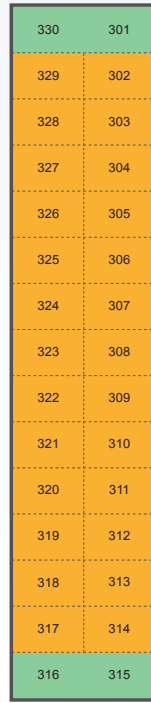

Candler Hills Storage Facility Rates

301-330

201-230

101-132

601-630

501-530

401-432

LEGEND

A/C Units

- 5' x 5'6" A/C Storage Units
- 10' x 16' A/C Storage Units

Exterior Non-A/C Units

- 10' x 14' Exterior Storage Units
- 10' x 28' Exterior Storage Units

901-930

801-830

701-732

STORAGE RATES

	5'x5'6" A/C Storage Units	10'x16' A/C Storage Units	10'x14' Storage Units	10'x28' Storage Units
MONTHLY RATE (TAX NOT INCLUDED)	\$55.00	\$200.00	\$110.00	\$215.00