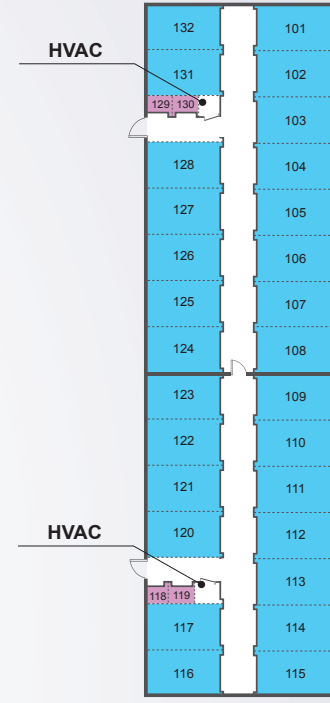

Candler Hills Storage Facility Rates

301-330

201-230

101-132

601-630

501-530

401-432

LEGEND

A/C Units

- 5' x 5'6" A/C Storage Units
- 10' x 16' A/C Storage Units

Exterior Non-A/C Units

- 10' x 14' Exterior Storage Units
- 10' x 28' Exterior Storage Units

901-930

801-830

701-732

STORAGE RATES