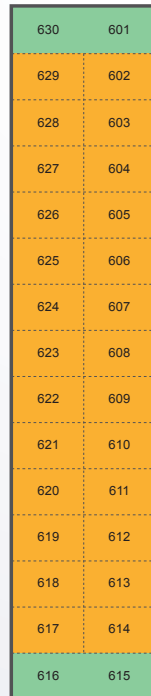

Candler Hills Storage Facility Rates

301-330

201-230

101-132

601-630

501-530

401-432

LEGEND

A/C Units

- 5' x 5'6" A/C Storage Units
- 10' x 16' A/C Storage Units

Exterior Non-A/C Units

- 10' x 14' Exterior Storage Units
- 10' x 28' Exterior Storage Units

901-930

801-830

701-732

STORAGE RATES