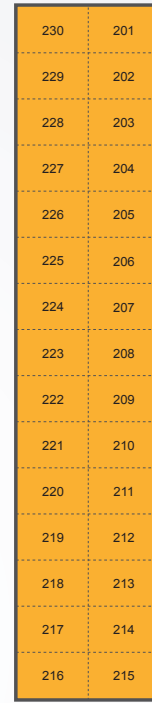

Candler Hills Storage Facility Rates

301-330

201-230

101-132

601-630

501-530

401-432

LEGEND

A/C Units

- 5' x 5'6" A/C Storage Units
- 10' x 16' A/C Storage Units

Exterior Non-A/C Units

- 10' x 14' Exterior Storage Units
- 10' x 28' Exterior Storage Units

901-930

801-830

701-732

STORAGE RATES