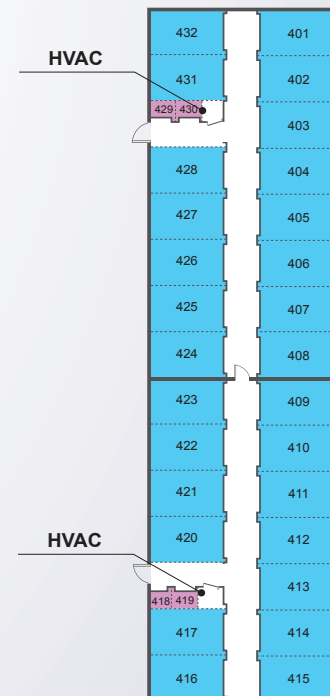

Candler Hills Storage Facility Rates

301-330

201-230

101-132

601-630

501-530

401-432

LEGEND

A/C Units

- 5' x 5'6" A/C Storage Units
- 10' x 16' A/C Storage Units

Exterior Non-A/C Units

- 10' x 14' Exterior Storage Units
- 10' x 28' Exterior Storage Units

901-930

801-830

701-732

STORAGE RATES