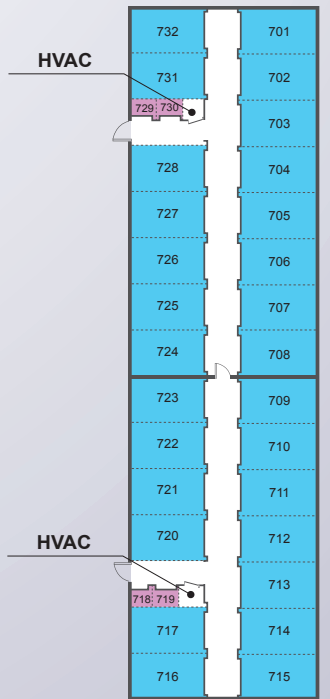

A/C Units

- 5' x 5'6" A/C Storage Units
- 10' x 16' A/C Storage Units

Exterior Non-A/C Units

- 10' x 14' Exterior Storage Units
- 10' x 28' Exterior Storage Units

901-930

801-830

701-732

STORAGE RATES

	5'x5'6" A/C Storage Units	10'x16' A/C Storage Units	10'x14' Storage Units	10'x28' Storage Units
MONTHLY RATE (TAX NOT INCLUDED)	\$55.00	\$200.00	\$110.00	\$215.00