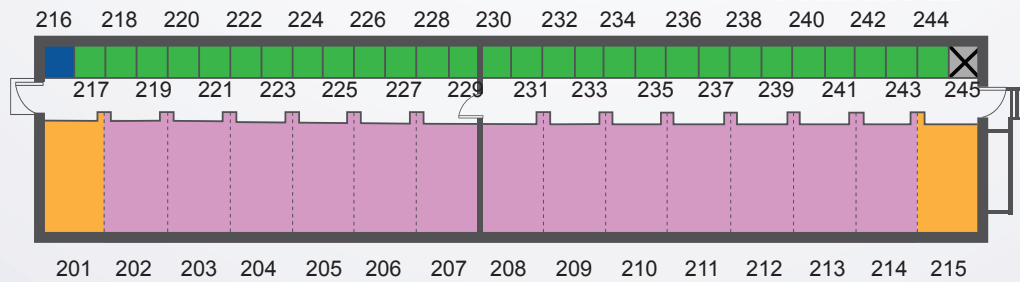

Longleaf Ridge Storage Facility Rates

BUILDING #7

BUILDING #6

BUILDING #4

BUILDING #3

BUILDING #2

BUILDING #1

ENTRANCE/EXIT

LEGEND

A/C Units

- 4 x 4 A/C Storage Units
- 5 x 4 A/C Storage Units
- 9 x 17 A/C Storage Units
- 10 x 17 A/C Storage Units

Exterior Non-A/C Units

- 9 x 13 Exterior Storage Units
- 9 x 27 Exterior Storage Units
- 9 x 28 Exterior Storage Units
- 10 x 13 Exterior Storage Units