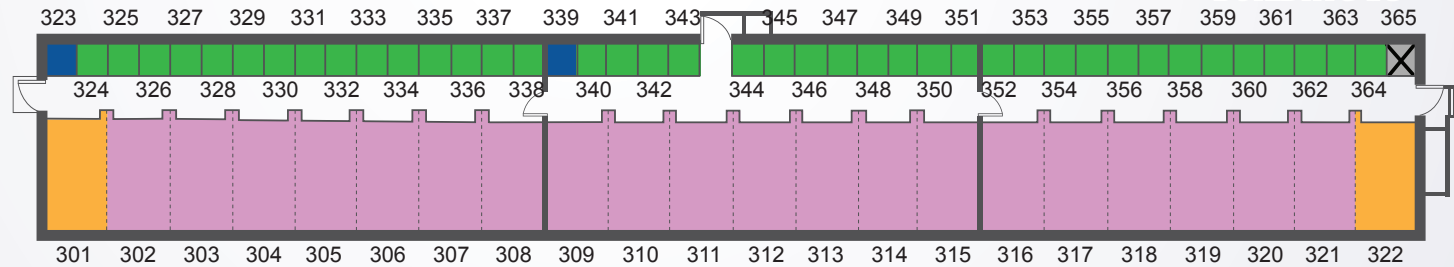

Longleaf Ridge Storage Facility Rates

BUILDING #7

BUILDING #6

BUILDING #4

BUILDING #3

BUILDING #2

BUILDING #1

ENTRANCE/EXIT

LEGEND

A/C Units

- 4 x 4 A/C Storage Units
- 5 x 4 A/C Storage Units
- 9 x 17 A/C Storage Units
- 10 x 17 A/C Storage Units

Exterior Non-A/C Units

- 9 x 13 Exterior Storage Units
- 9 x 27 Exterior Storage Units
- 9 x 28 Exterior Storage Units
- 10 x 13 Exterior Storage Units