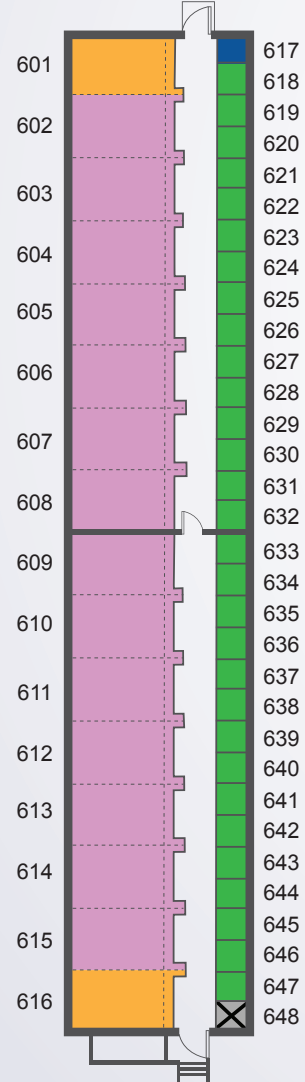

Longleaf Ridge Storage Facility Rates

BUILDING #7

BUILDING #6

BUILDING #4

BUILDING #3

BUILDING #2

BUILDING #1

ENTRANCE/EXIT

LEGEND

A/C Units

- 4 x 4 A/C Storage Units
- 5 x 4 A/C Storage Units
- 9 x 17 A/C Storage Units
- 10 x 17 A/C Storage Units

Exterior Non-A/C Units

- 9 x 13 Exterior Storage Units
- 9 x 27 Exterior Storage Units
- 9 x 28 Exterior Storage Units
- 10 x 13 Exterior Storage Units

STORAGE RATES

MONTHLY RATE (TAX NOT INCLUDED)	4'x4' A/C Storage Units	5'x4' A/C Storage Units	9'x17' A/C Storage Units	10'x17' A/C Storage Units	9'x13' Exterior Units	9'x27' Exterior Units	9'x28' Exterior Units	10'x13' Exterior Units
	\$45.00	\$50.00	\$190.00	\$200.00	\$90.00	\$190.00	\$200.00	\$100.00