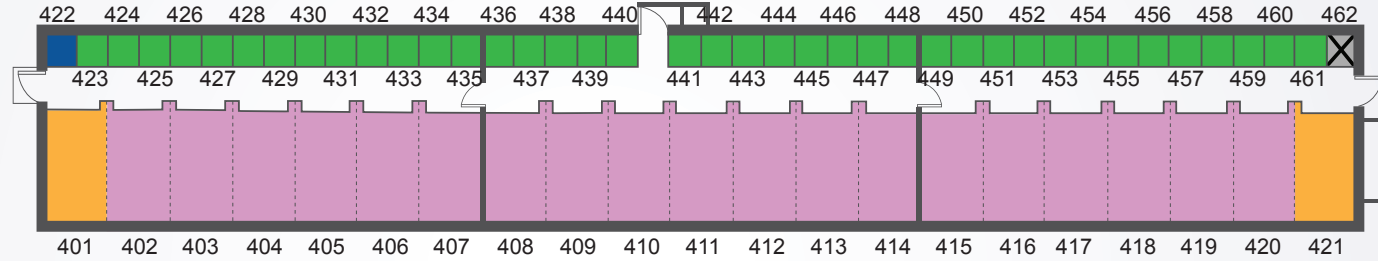

Longleaf Ridge Storage Facility Rates

BUILDING #7

BUILDING #6

BUILDING #4

BUILDING #3

BUILDING #2

BUILDING #1

ENTRANCE/EXIT

LEGEND

A/C Units

- 4 x 4 A/C Storage Units
- 5 x 4 A/C Storage Units
- 9 x 17 A/C Storage Units
- 10 x 17 A/C Storage Units

Exterior Non-A/C Units

- 9 x 13 Exterior Storage Units
- 9 x 27 Exterior Storage Units
- 9 x 28 Exterior Storage Units
- 10 x 13 Exterior Storage Units