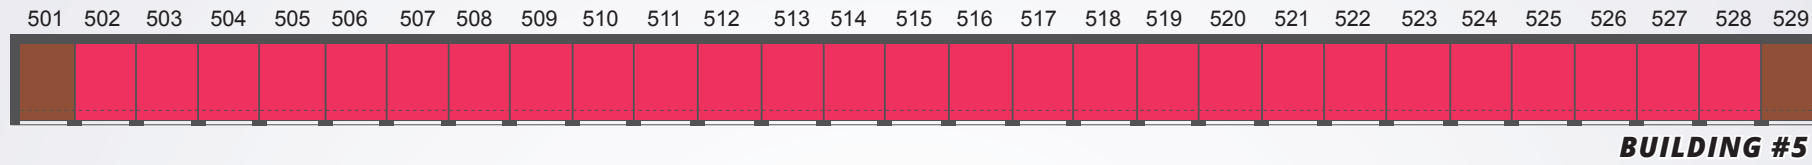

Longleaf Ridge Storage Facility Rates

BUILDING #7

BUILDING #6

BUILDING #4

BUILDING #3

BUILDING #2

BUILDING #1

ENTRANCE/EXIT

LEGEND

A/C Units

- 4 x 4 A/C Storage Units
- 5 x 4 A/C Storage Units
- 9 x 17 A/C Storage Units
- 10 x 17 A/C Storage Units

Exterior Non-A/C Units

- 9 x 13 Exterior Storage Units
- 9 x 27 Exterior Storage Units
- 9 x 28 Exterior Storage Units
- 10 x 13 Exterior Storage Units