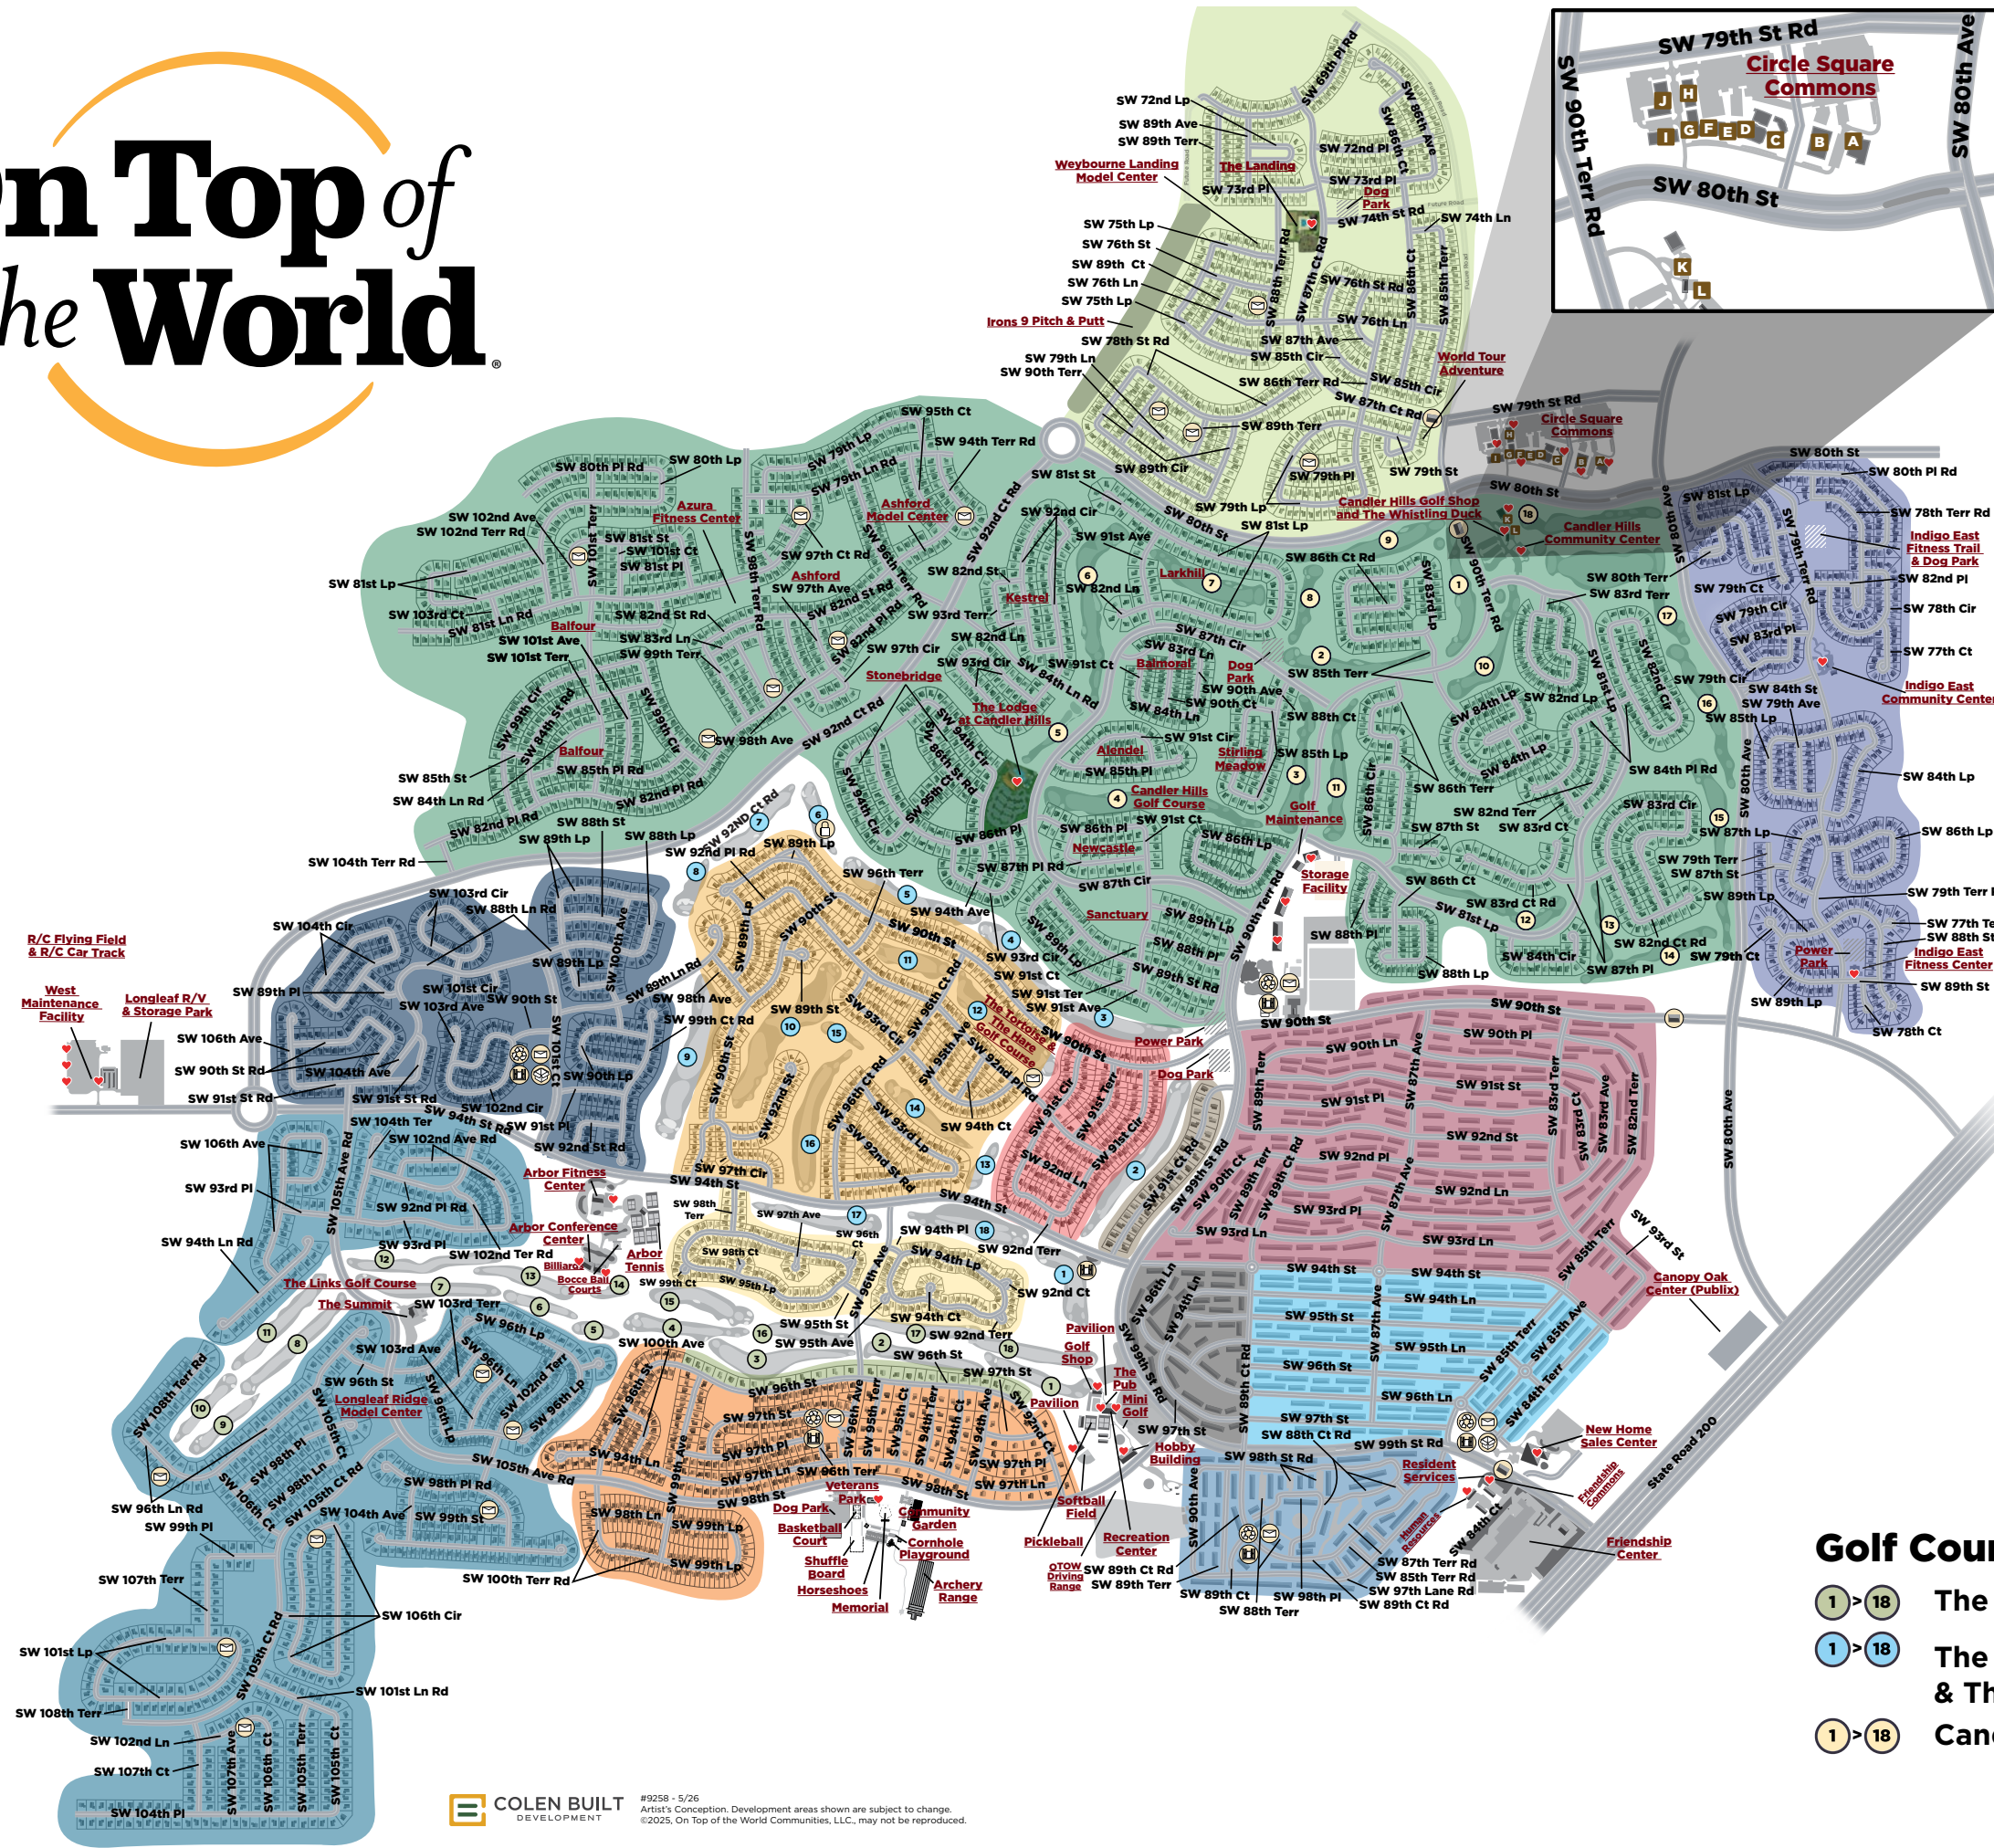

# On Top of the World<sup>®</sup>

## Neighborhoods

- Candler Hills
- Indigo East
- Weybourne Landing
- Windsor
- Avalon
- Providence
- Williamsburg
- Friendship Colony
- Friendship Park
- Friendship Village
- Crescent Ridge
- Americana Village
- Crescent Green
- Renaissance Park
- Longleaf Ridge

## Circle Square Commons

- A** The Ranch Fitness Center & Spa
- B** Circle Square Cultural Center
- C** The Town Square
- D** On Top of the World Real Estate of Marion, LLC
- E** Bridgenet Communications
- F** Master the Possibilities
- G** Sid's Coffee Shop & Deli
- H** The World News
- I** Accounting
- J** Colen Built Design Studio
- K** Candler Hills Golf Club
- L** The Whistling Duck

## Golf Courses

- 1 > 18 The Links
- 1 > 18 The Tortoise & The Hare
- 1 > 18 Candler Hills